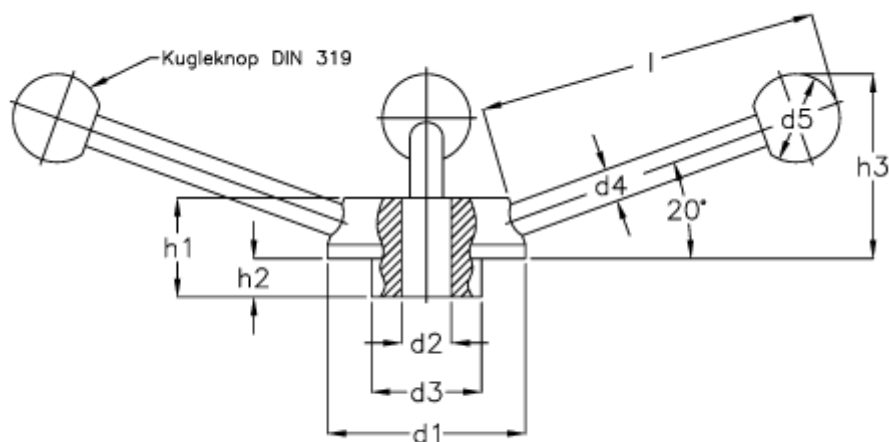

Article number: 20472238V

Description: E+G Handwheel  
GN 213-60-V 15

## Measures

$d1 = 60$
$d2 = B 15$
$d3 = 32$
$d4 = 10$
$d5 = 25$
$H1 = 30$
$H2 = 11$
$l = 96$